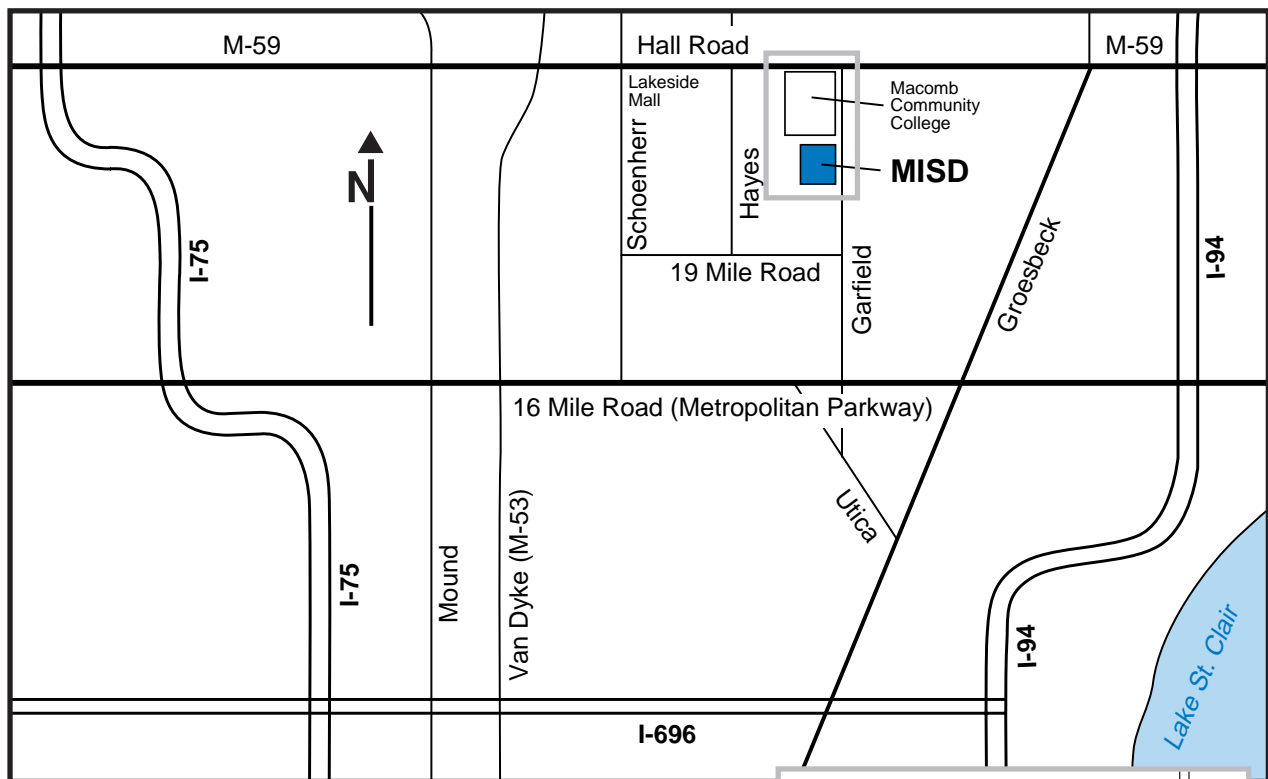

# Macomb Intermediate School District

**Educational Service Center**  
**44001 Garfield**  
Clinton Twp., MI 48038-1100  
586/228-3300  
[www.misd.net](http://www.misd.net)

### Approaching from the north on I-75 (Flint area)

Exit M-59  
Go east to Garfield  
South on Garfield to MISD

### Approaching from the east or west on I-94

Exit M-59  
Go west on M-59 to Garfield  
South on Garfield to MISD

### Approaching from the south on I-75 (Detroit area)

Exit I-696  
Go east to M-53 (Van Dyke)  
Go north on Van Dyke to  
16 Mile Road (Metropolitan Parkway)  
Turn east on 16 Mile, go to Garfield  
Go north on Garfield to MISD