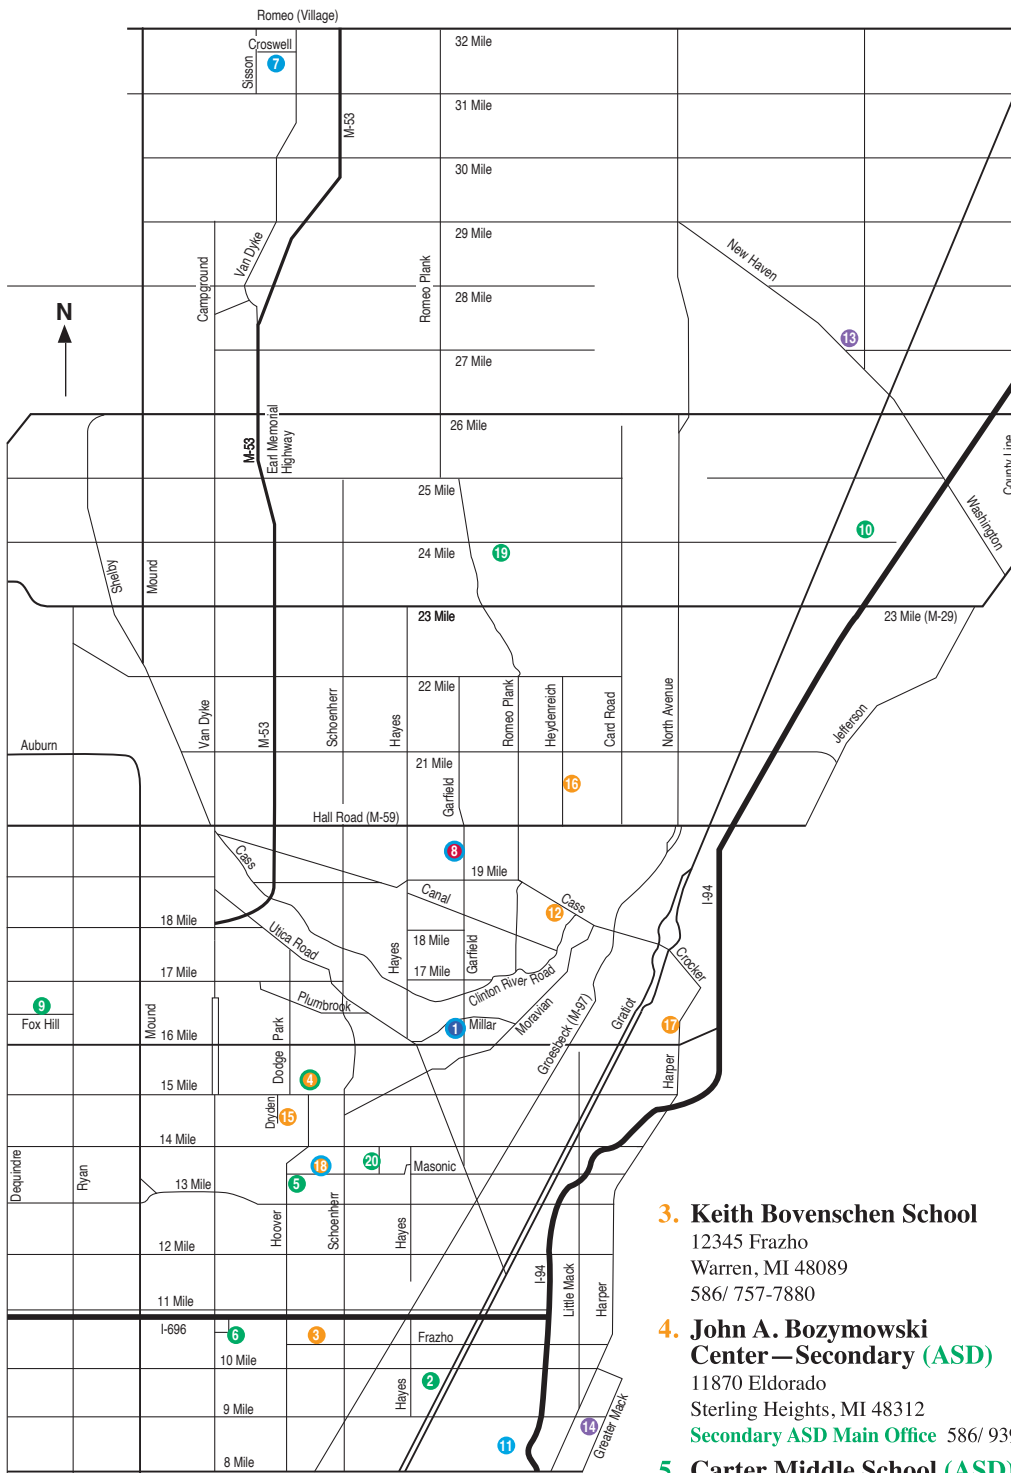

SCHOOL MAP

Color Key

- Service Center
- Schools
- ASD Programs
- MIPP
- Special Facilities

- 1. Auxiliary and Preschool Services Center**
37623 Garfield Road
Clinton Township, MI 48036
Support & Related Services Suite 110
586/ 412-2600
MIPP Millar Suite 120 586/ 412-2725
- 2. Bellview Elem. School (ASD)**
15800 Bell Ave.
Eastpointe, MI 48021
ASD 586/ 533-3100

- 3. Keith Bovenschen School**
12345 Frazho
Warren, MI 48089
586/ 757-7880
- 4. John A. Bozymowski Center—Secondary (ASD)**
11870 Eldorado
Sterling Heights, MI 48312
Secondary ASD Main Office 586/ 939-5391
- 5. Carter Middle School (ASD)**
12000 Masonic
Warren, MI 48093-1297
ASD 586/ 939-5391
- 6. Center Line High School (ASD)**
26300 Arsenal
Center Line, MI 48015-1697
ASD 586/ 939-5391
- 7. Crosswell Elem. School (MIPP)**
175 Crosswell St.
Romeo, MI 48065
MIPP Romeo 586/ 752-5799