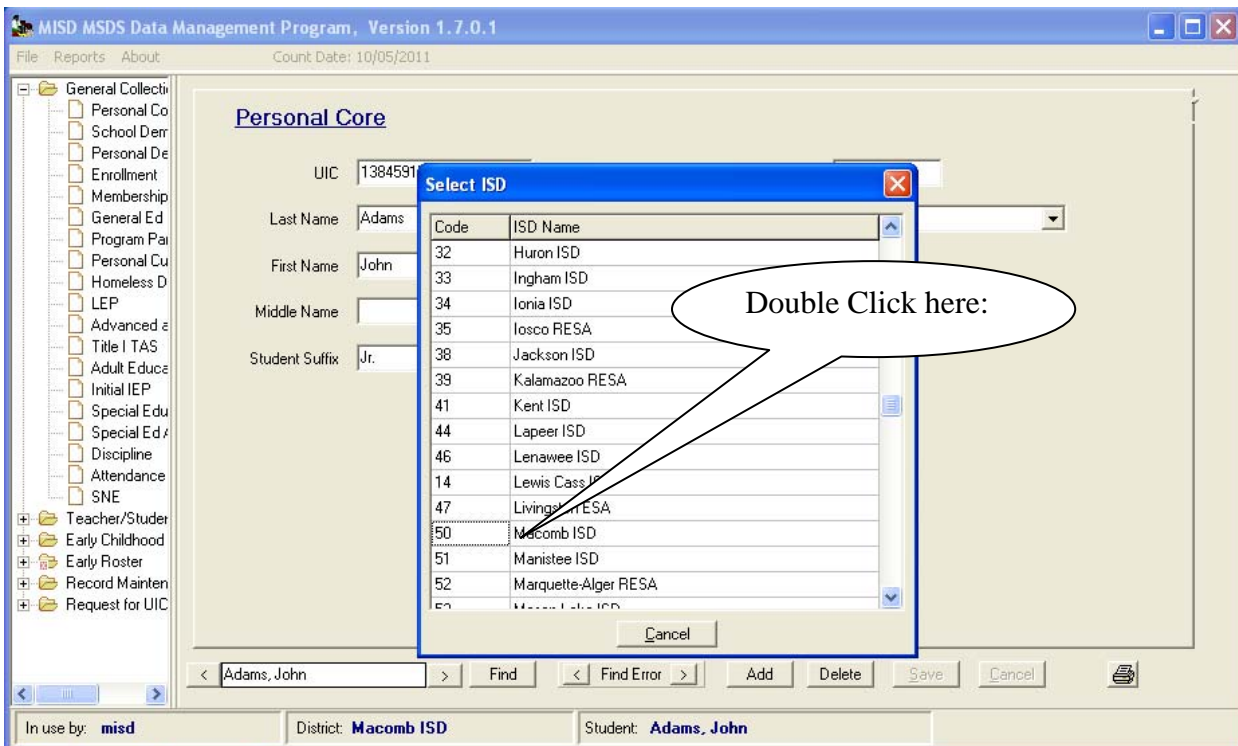

A dropdown box will appear with all the ISD's in Michigan. Scroll down to find your ISD.