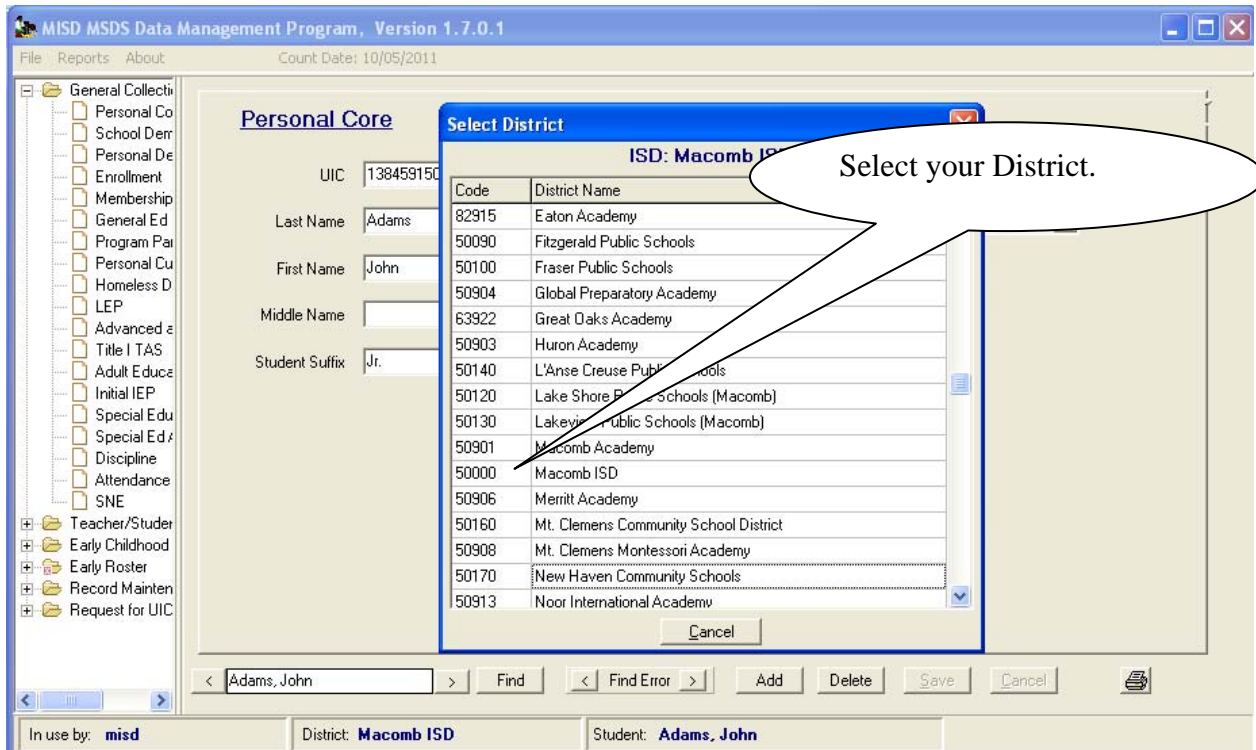

MISDmsds

Creating a
District Database

File Menu

File Menu Item: New

NEW: Allows you to create a new district database. This allows users to create a blank district database for their district.

NOTE: This option will allow users to create a blank district database for the proper district if an incorrect district is initially selected.

A dropdown box will appear with all the ISD's in Michigan. Scroll down to find your ISD.

File Menu

File Menu Item: New

Next, a dropdown will appear with all the Districts within that ISD.

You will now have a "Blank" district file ready to accept input.